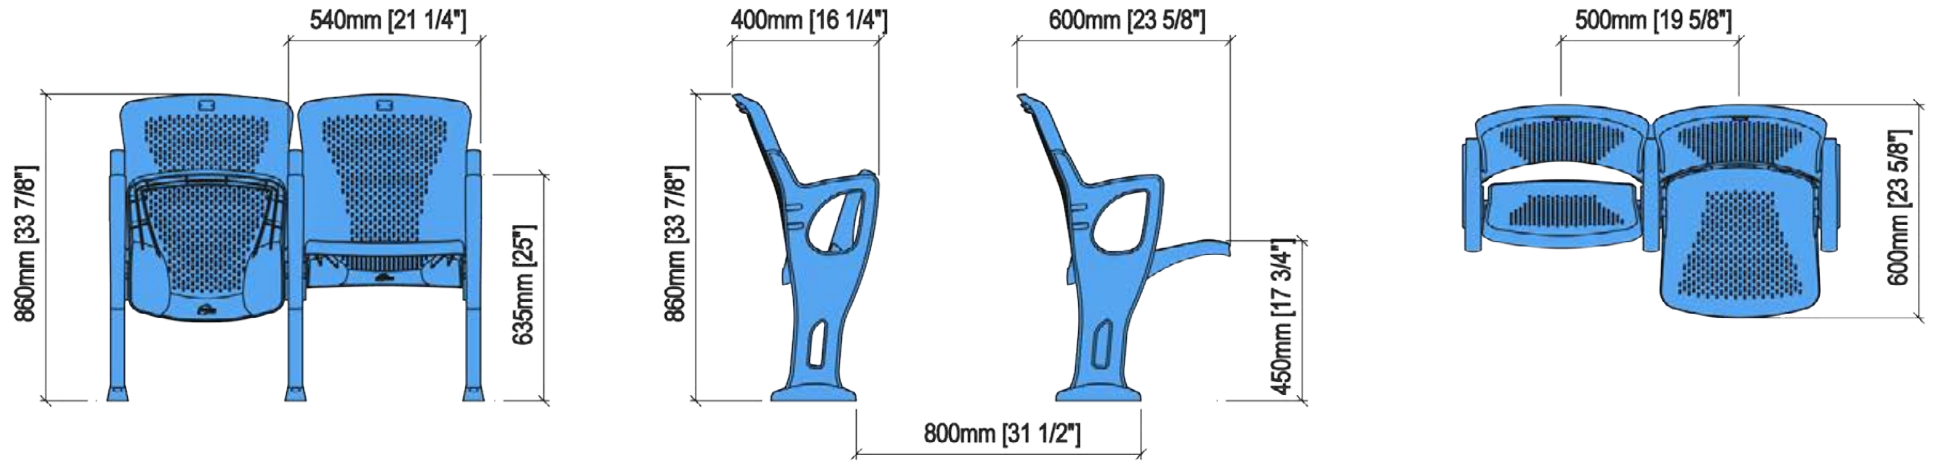

FRESH

Sport Series

TECHNICAL SPECIFICATIONS

Dimensions: 50 - 56 cm seat centres
40 cm depth
86 cm height

Backrest: Texturized injected polypropylene with perforations to improve the ventilation, the perspiration of the spectator and less movement.
It fits into the lateral parts of the side panel.

Seat: Texturized injected polypropylene, reinforced with glass fibre and incorporating perforations to improve the ventilation, the perspiration of the spectator and less movement.
The folding takes places automatically under gravity.

Side Panel: Texturized injected polypropylene, reinforced with glass fibre.
Concealed floor fixation system.

Armrest: Included in the very side panel.

Volume: 0.07 m³ / unit

Weight: 8.80 Kg not assembled

FRESH

Sport Series

DIMENSIONS AND DRAWING

OPTIONS

CERTIFICATES

UNE 23.727-90 1R (M2 / M3) Opcional

Plastic

 www.venueseating.dk