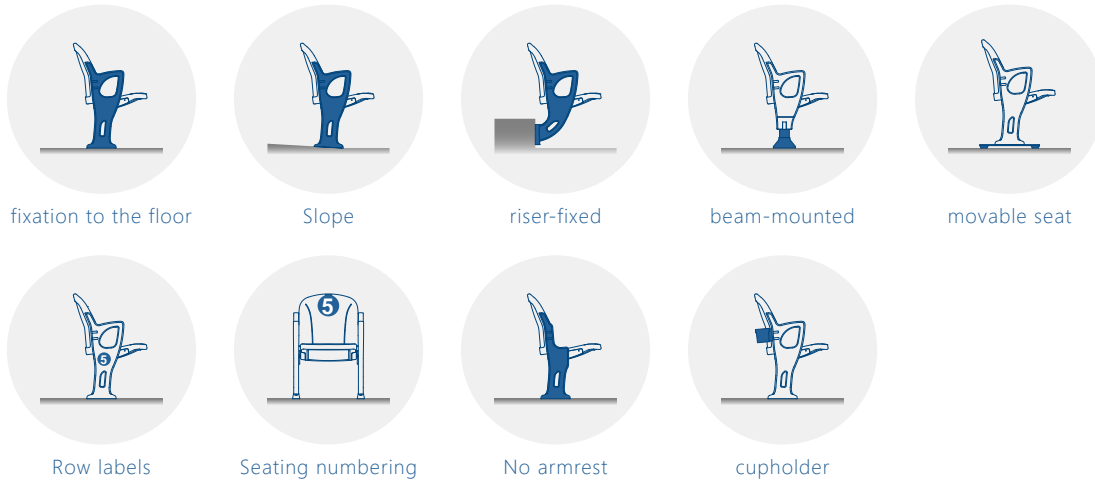

FRESH

Sport Series

TECHNICAL SPECIFICATIONS

Dimensions: 50 - 56 cm seat centres
40 cm depth
86 cm height

Backrest: Texturized injected polypropylene with perforations to improve the ventilation, the perspiration of the spectator and less movement.
It fits into the lateral parts of the side panel.

Seat: Texturized injected polypropylene, reinforced with glass fibre and incorporating perforations to improve the ventilation, the perspiration of the spectator and less movement.
The folding takes places automatically under gravity.

Side Panel: Texturized injected polypropylene, reinforced with glass fibre.
Concealed floor fixation system.

Armrest: Included in the very side panel.

Volume: 0.07 m³ / unit

Weight: 8.80 Kg not assembled

FRESH

Sport Series

DIMENSIONS AND DRAWING

OPTIONS

CERTIFICATES

UNE 23.727-90 1R (M2 / M3) Opcional

Plastic

 www.venueseating.dk